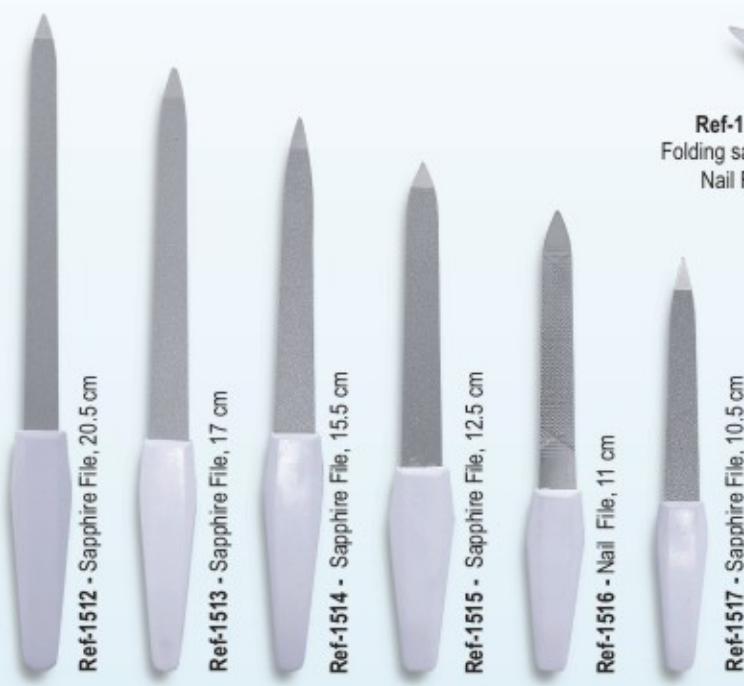

# PROFESSIONAL

Nail Files, Foot Rasps, Corn / Tip Cutters, Tailor Scissors  
Hair Extension Pliers, and Manicure Instruments its

Beauty care instruments are being used by professional manicurists and pedicurists around the world. Our instruments are made of finest quality steel and then crafted to perfection so that every instruments gives satisfactory performance. Beauty care instruments line is one of the specialties of range of beauty tools. our different models are designed for ultimate precision and comfort for the professional

**Ref-1501** Sapphire File 20 cm  
**Ref-1502** Toe Nail File 20 cm  
**Ref-1503** Toe Nail File 20 cm  
**Ref-1504** Nail File 20 cm  
**Ref-1505** Sapphire File 13 cm  
**Ref-1506** Nail File 9 cm  
**Ref-1507** Nail File 9 cm  
**Ref-1508** Nail File 13 cm  
**Ref-1509** Nail File 17.5 cm  
**Ref-1510** Nail File  
**Ref-1511** Callus Rasp