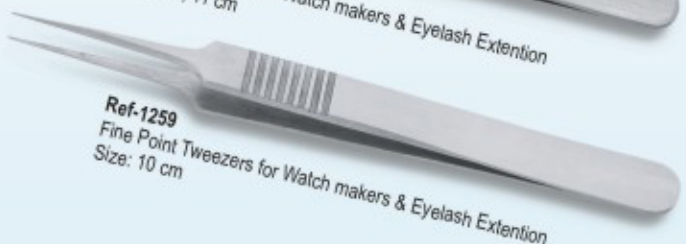

Ref-1259
Fine Point Tweezers for Watch makers & Eyelash Extension
Size: 10 cm